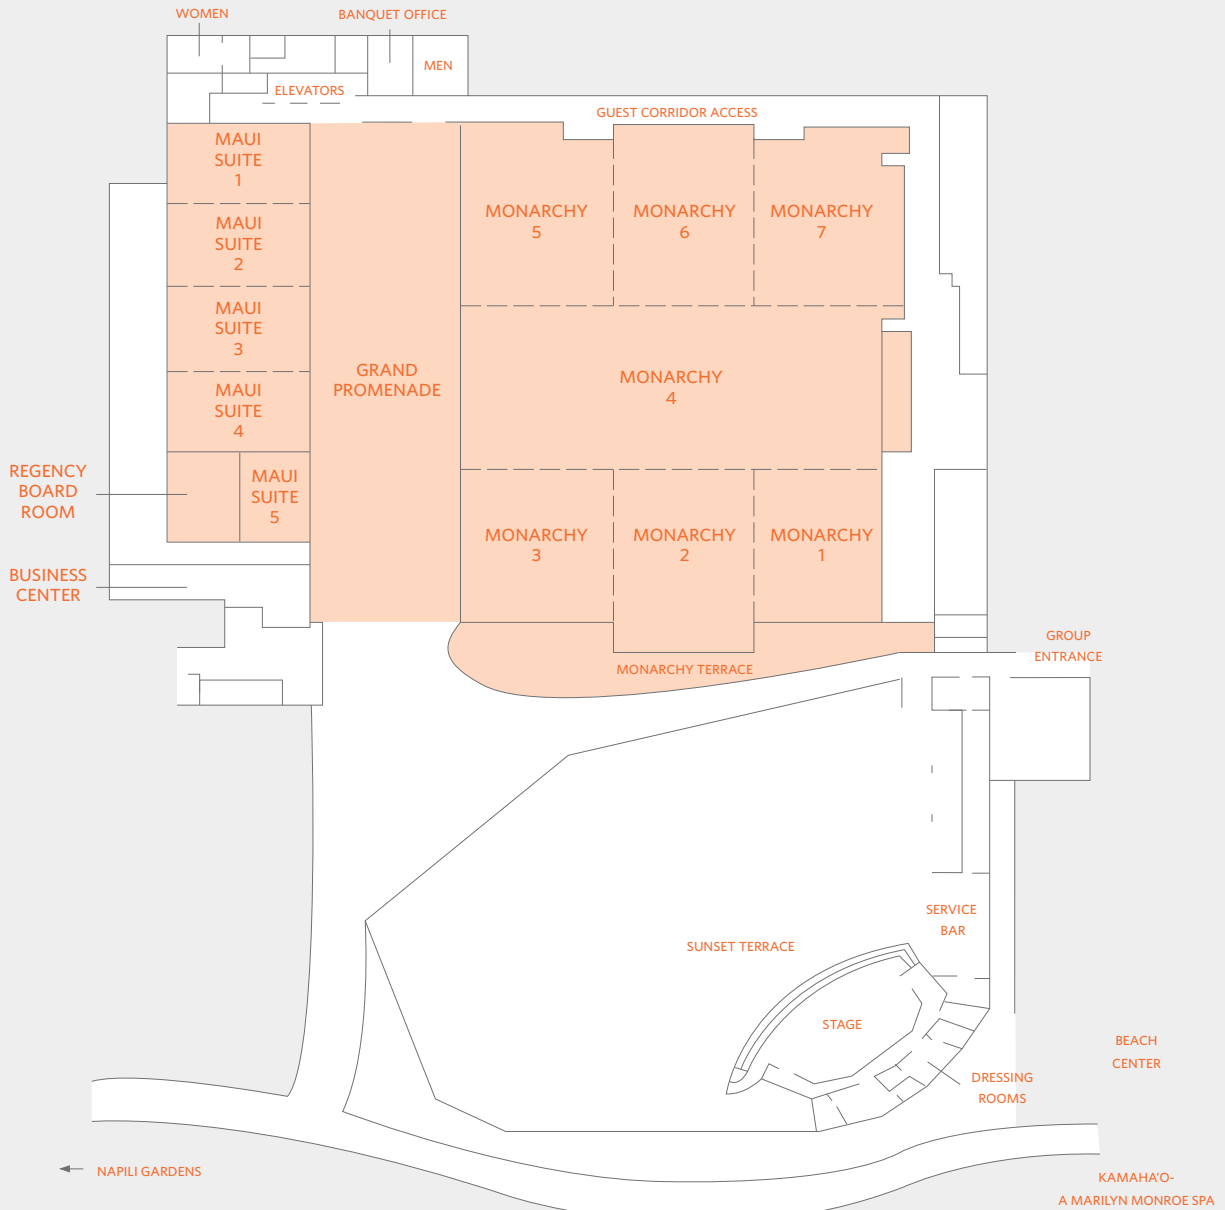

FLOOR PLAN
Promenade Level