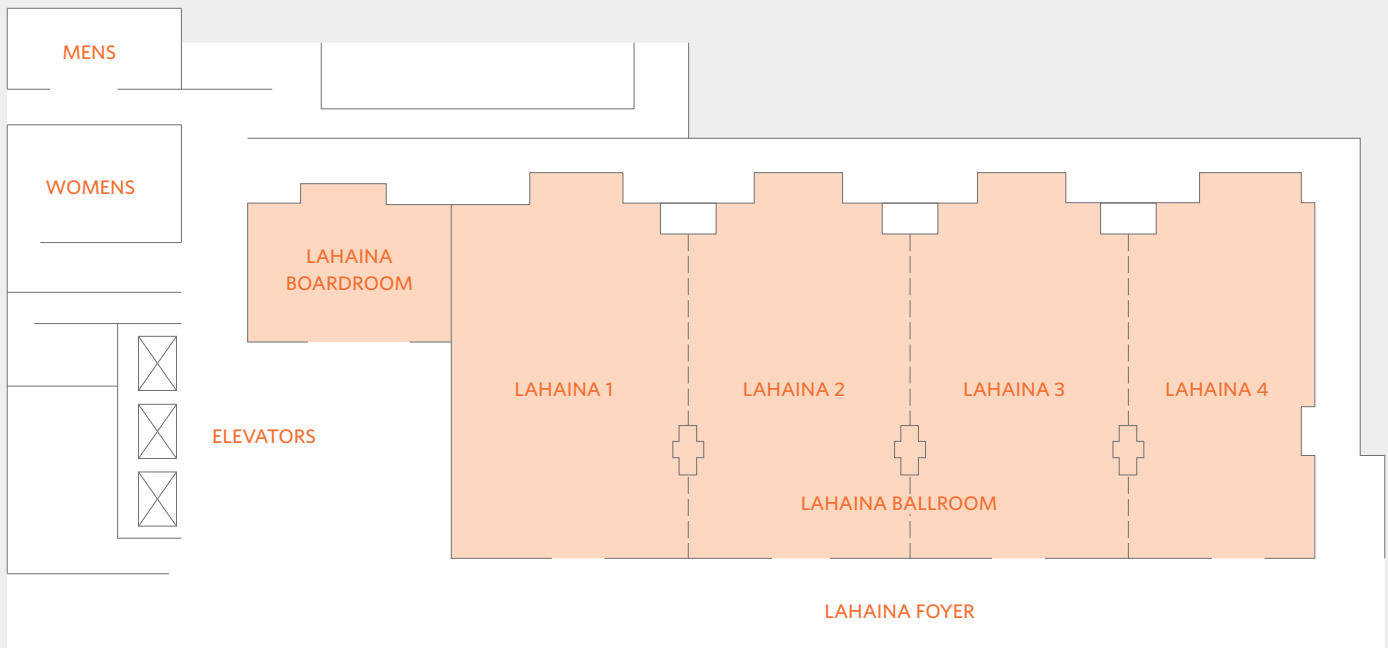

FLOOR PLAN
Lobby Level